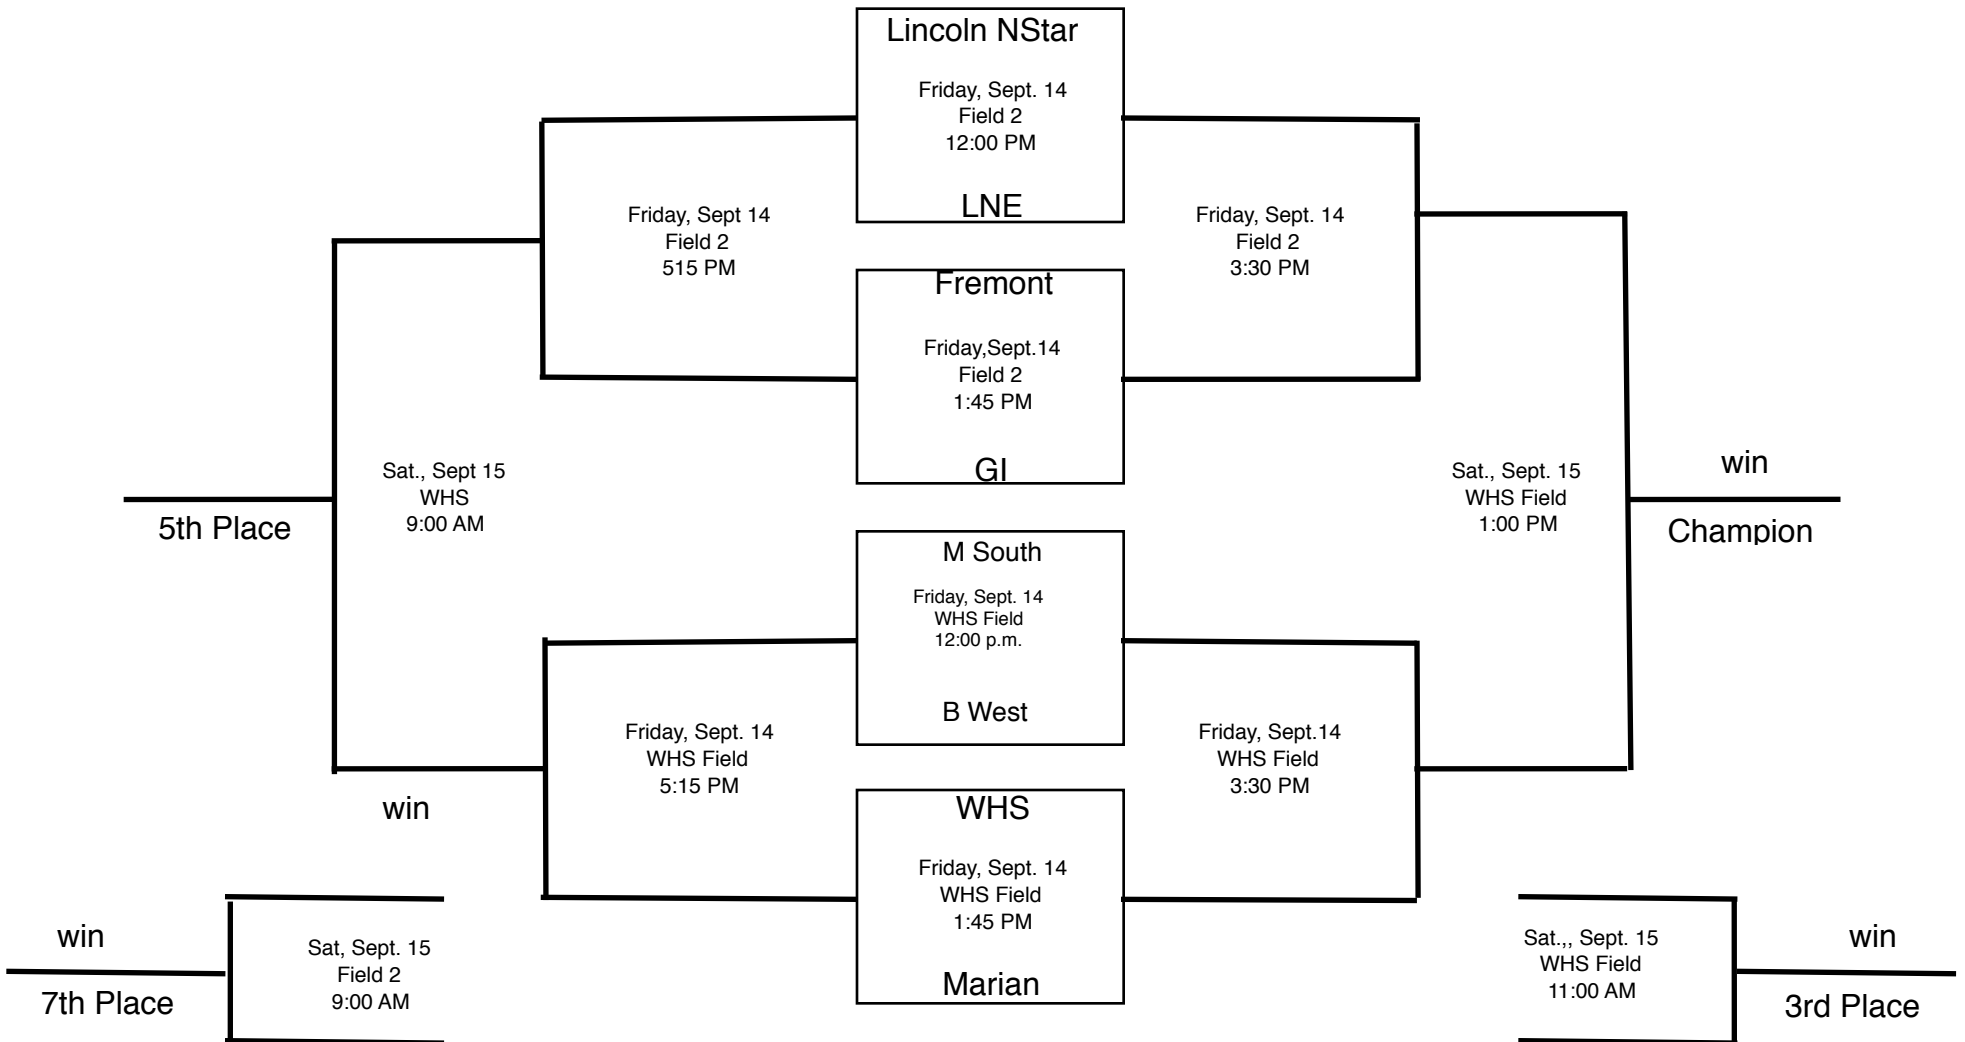

# 2018 WHS Softball Invitational

Friday and Saturday Sept. 14 & 15

Notes: Day 1 --- Bottom Half of Bracket will play all games on Westside Field and top half of bracket will play on Hillside Field.  
 Day 2 --- 7th Place will play at Hillside Field. All other games played at Westside Field.