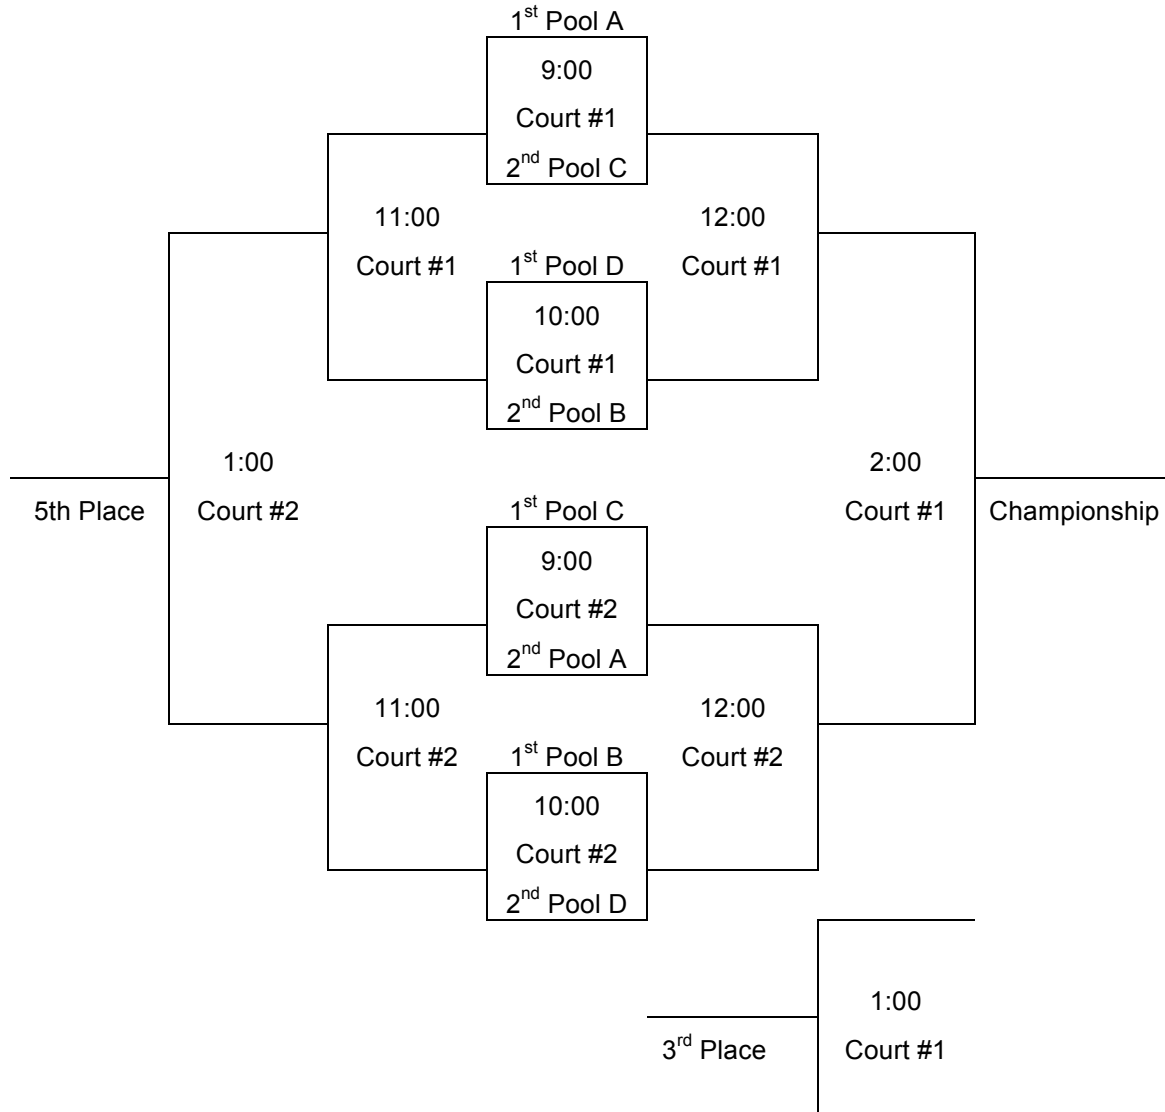

CHAMPIONSHIP BRACKET

Bellevue West High School
South Gym
Sept. 2, 2017